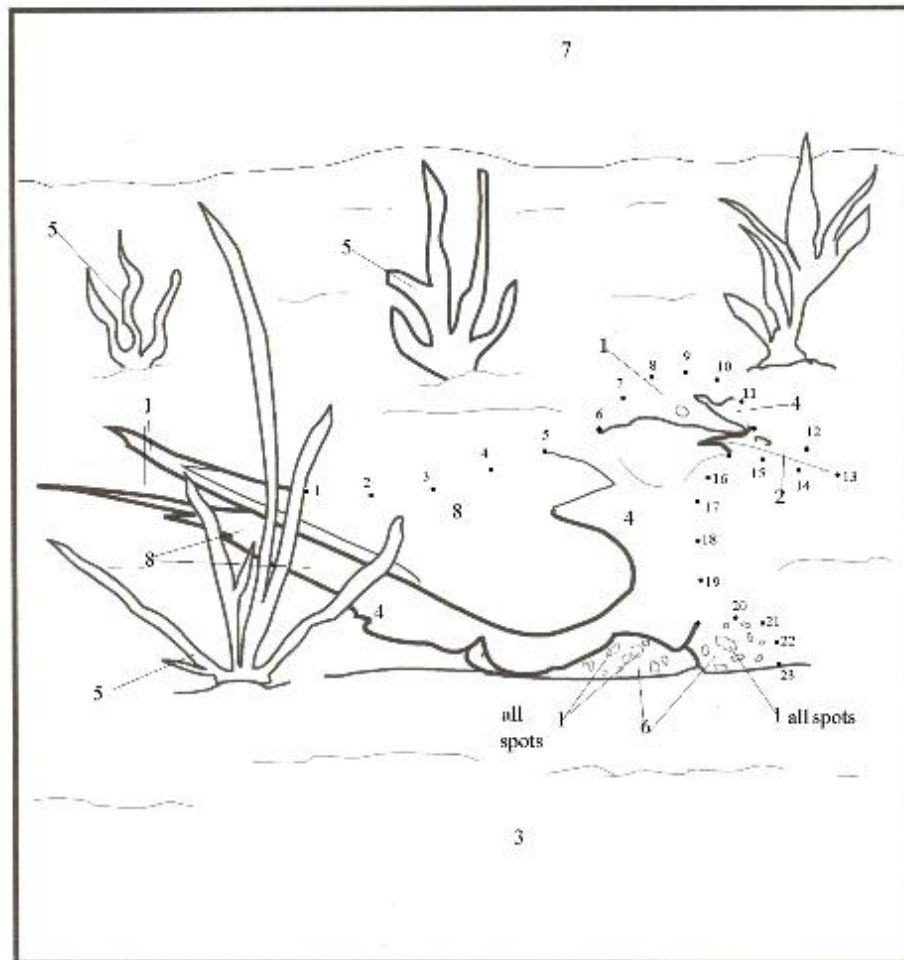

Interior Least Tern

Sterna antillarum

Coloring code:

- | | |
|---------------|----------------|
| 1. black | 2. orange |
| 3. tan | 4. white |
| 5. green | 6. light brown |
| 7. light blue | 8. light gray |

The interior least tern is a small bird — eight and one-half to nine and one-half inches when full grown — with a black cap and a black line through the eye. They have a deeply forked tail and white outer tailfeathers. During the winter, adults have a blurred head pattern with mixed black-and-white feathers.