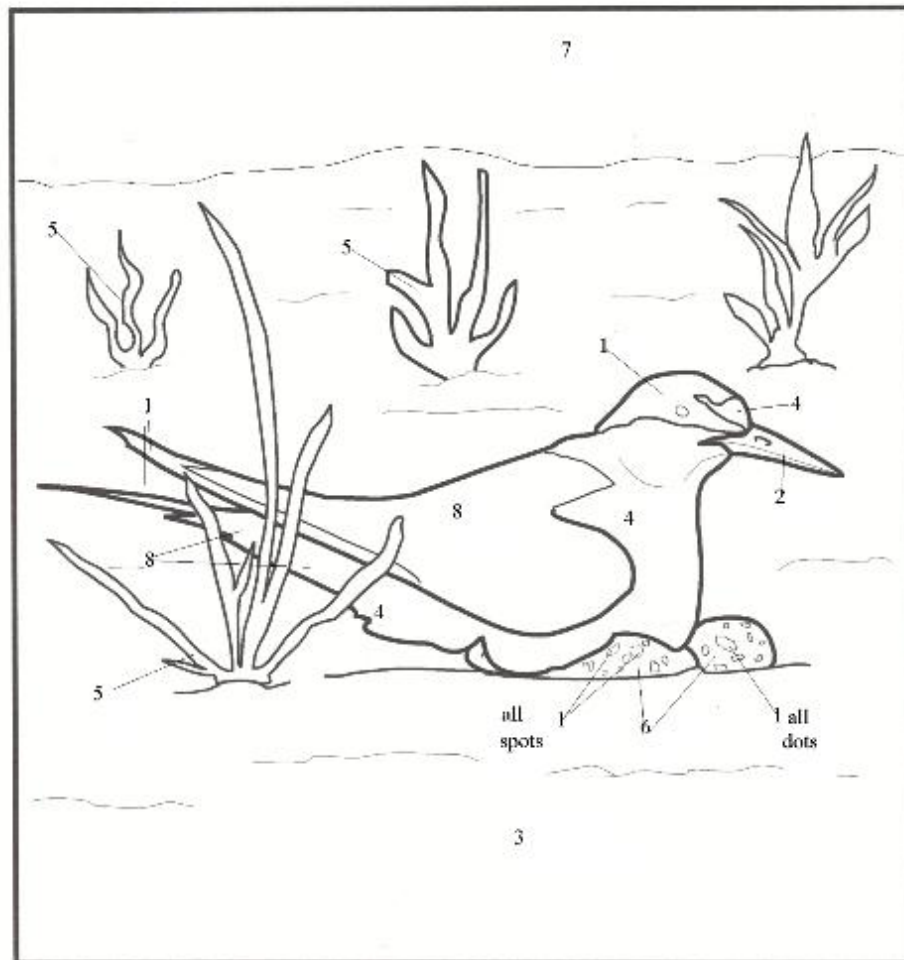

# Interior Least Tern

*Sterna antillarum*

Coloring code:

- |               |                |
|---------------|----------------|
| 1. black      | 2. orange      |
| 3. tan        | 4. white       |
| 5. green      | 6. light brown |
| 7. light blue | 8. light gray  |

The interior least tern is a small bird — eight and one-half to nine and one-half inches when full grown — with a black cap and a black line through the eye. They have a deeply forked tail and white outer tailfeathers. During the winter, adults have a blurred head pattern with mixed black-and-white feathers.